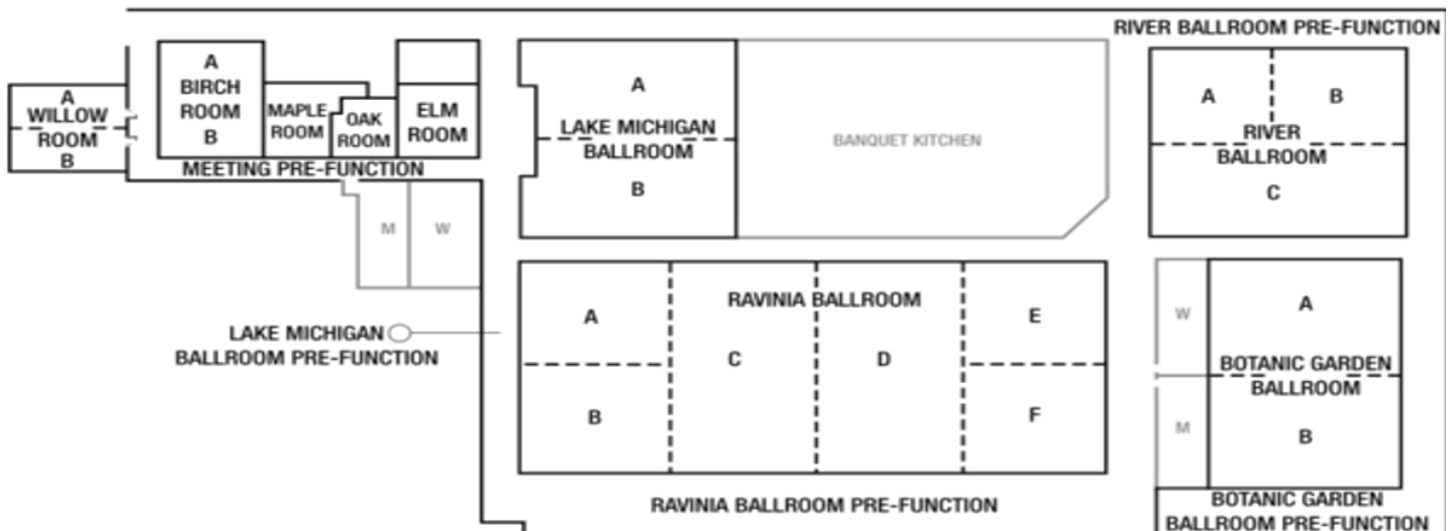

For full details,
download the
conference app:

Family Child Care Summit

Friday, February 9	
7:00 a.m. – 7:30 a.m.	Mission Fitness: Stretch & Tone Class
7:30 a.m. – 8:30 a.m.	Continental Breakfast
8:30 a.m. – 10:00 a.m.	Concurrent Sessions
10:00 a.m. – 10:30 a.m.	Break
10:30 a.m. – 12:00 p.m.	“Reignite” Keynote address by Ana De-Hoyos-O’Connor (<i>Ravinia Ballroom</i>)
12:00 p.m. – 1:15 p.m.	Lunch on Own
1:15 p.m. – 2:45 p.m.	Concurrent Sessions
2:45 p.m. – 3:00 p.m.	Break
3:00 p.m. – 4:30 p.m.	Concurrent Sessions
4:30 p.m. – 5:30 p.m.	FCC Networking Event Sponsored by NAFCC (<i>Lake Michigan</i>)
5:30 p.m. – 7:00 p.m.	Dinner on Own
7:00 p.m. – 8:30 p.m.	Shine Bright Gala: Celebrating 10 years of TTL & the Power of FCC (<i>River</i>)

Wifi sponsored by Kaplan.

Network: **Westinconference**

Password: **McCormick24**

Saturday, February 10	
7:30 a.m. – 8:30 a.m.	Morning Refreshments
8:30 a.m. – 10:00 a.m.	Concurrent Sessions
10:00 a.m. – 10:15 a.m.	Break
10:15 a.m. – 11:45 a.m.	Concurrent Sessions
11:45 a.m. – 12:45 p.m.	Lunch on Own
12:45 p.m. – 2:30 p.m.	“Reimagining Family Child Care Collaborations” Closing Panel Discussion (<i>Lake Michigan</i>)

Conference Map

Conference Sponsors